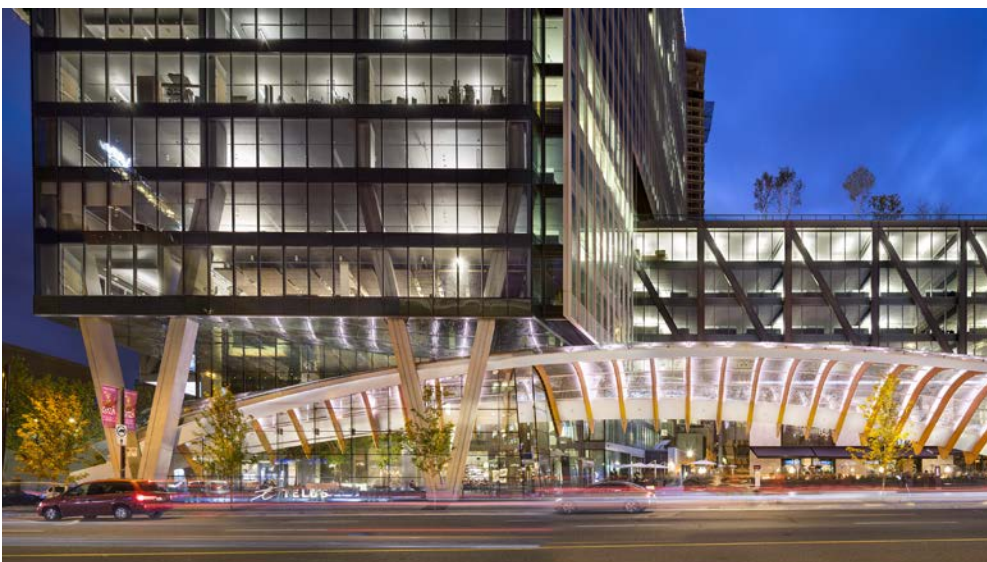

30 TELUS GARDEN OFFICE TOWER

An office tower in downtown Vancouver by Henriquez Partners Architects, with fit-out for TELUS's workspaces by office of mcfarlane biggar architects + designers, takes an experimental approach to the relationship with its urban surroundings.

TEXT Erick Villagomez

ED WHITE PHOTOGRAPHICS